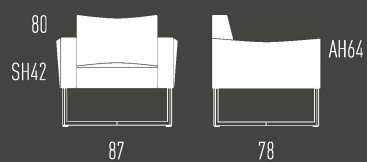

## ANYTHING BUT LAVISH

With wide, slightly sloping armrests, complemented by luxurious upholstery – who would not want to settle into this lounge chair? With its crisscross filigreed frame, as a lounge chair and a sofa LUIS is available in two seat heights respectively.

# LUIS

Polstersessel | Easychair  
2-sitzer Sofa | 2 seater sofa

Polstersessel und 2-Sitzer-Sofa in zwei Sitzhöhen: 36 cm oder 42 cm. Stahlrohrgestell rechteckig. Holzrahmen, Sitzbereich mit Nosagfedern und Schaumaufbau, Rücken gegurtet mit Schaumaufbau, Armlehnen gepolstert und bezogen. Kunststoffgleiter. Ausführungen gemäß Preisliste.

Upholstered lounge chair and two-seater sofa in two seat heights: 36 cm or 42 cm. Square tubular steel frame. Wooden frame. Seat area with sag-free down and foam support, back reinforced with foam support, covered upholstered armrests. Plastic gliders. Design options as per pricelist.