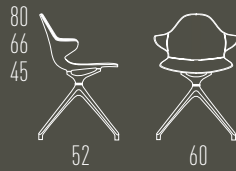

### KIRK – THE CHAIR FROM THE FUTURE

Is that reaching for the stars? Designer Volker Reichert pushes open a new door with this seemingly futuristic swivel chair resting on a four-star cross. The extravagant but comfortable aluminium seat pan with stump armrests and padded inlay will please at conference and dining tables. Although KFF presents an unusual look with KIRK, it still utilises every established advantage in material and quality typical for the company in order to impress with superior quality of workmanship. The inlay is available in numerous versions. Even though KIRK with its dimensions of 65 x 52 x 47/89 cm is considered normal-sized, it is still something special.

PRODUKTFAMILIE  
PRODUCT RANGE

KIRK 4-Fuss Aluminiumgestell | 4-leg aluminium frame  
KIRK Drahtkreuzgestell | wire skid frame

STUHL  
CHAIR

# KIRK

Stuhl | Chair

Polsterstuhl mit Armlehnen. Mit 4-Fuß Aluminiumgestell. Sitz, Rücken und Armlehnen bezogen. Kunststoffgleiter – Filzgleiter optional. Ausführungen gemäß Preisliste.

Upholstered chair with armrests. With 4-leg-aluminium-frame. Seat, back and armrests covered. Plastic gliders – felt gliders optional. Design options as per pricelist.