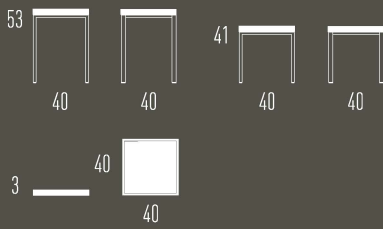

CARRY

Beistelltisch | Coffee table

Beistelltisch in verschiedenen Höhen. Stahlgestell rechteckig.
Tischplatte mit Massivholzanleimern, abnehmbar.
Kunststoffgleiter. Ausführungen gemäß Preisliste.